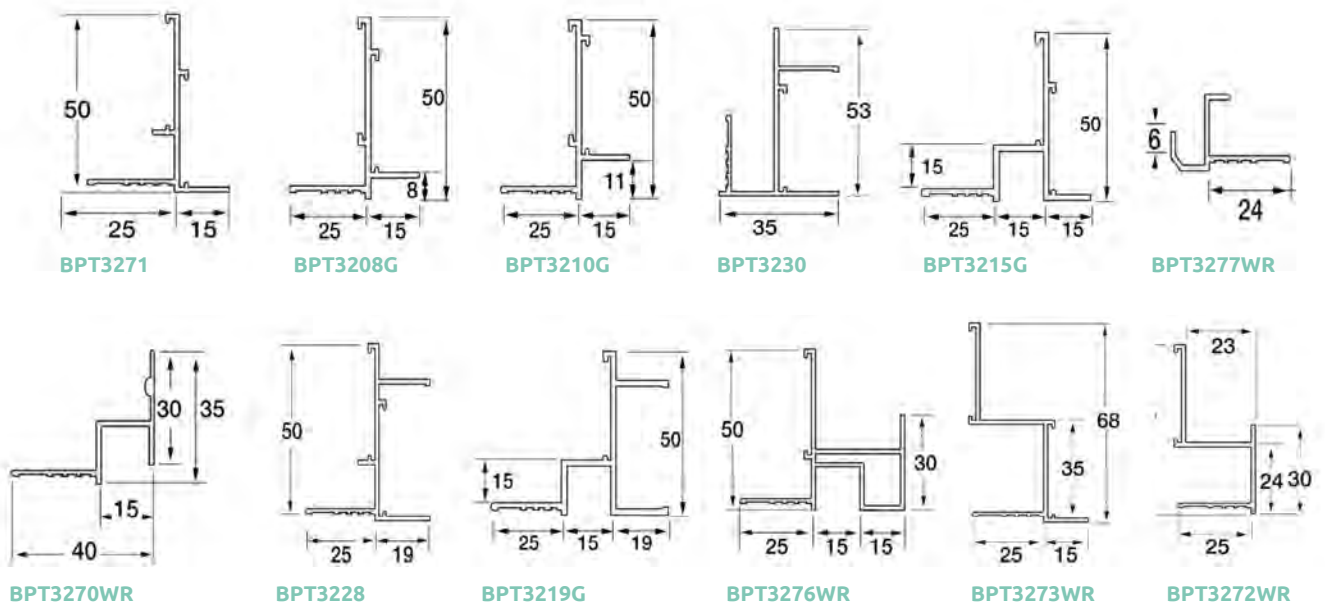

Transiciones Gridline Aluminium