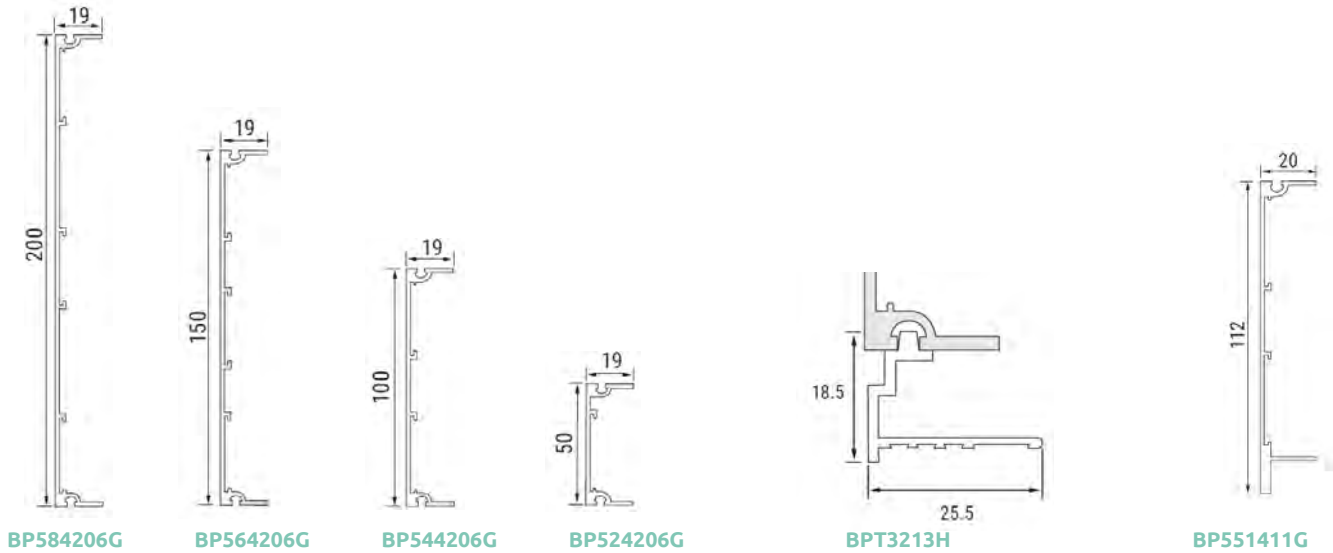

Perfiles y Transiciones Gridline Aluminium

Perfiles Gridline Aluminium